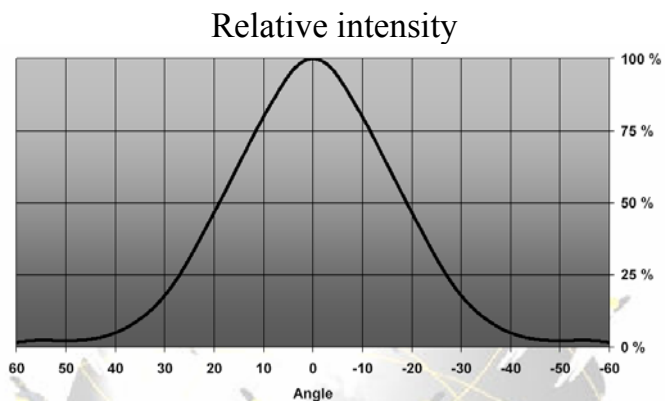

## RGBW-80

Univerzal AC input (90-264) V

Built-in active PFC function

Efficiency PF 87%

Ouput power 80W , 4000 Lm , IP 64

Power consumption 100W at max. white color

Color changing mode Red , Green , Blue , White , Stroboeffect, Light Show