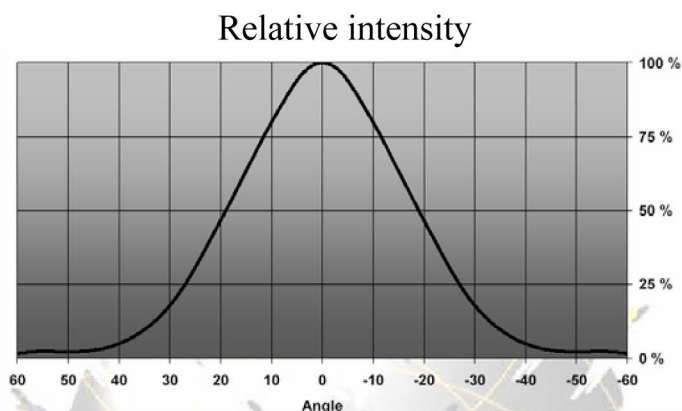

RGB-160

Univerzal AC input (90-264) V

Built-in active PFC function

Efficiency PF 87%

Output flux , 3800 Lm

Protection IP 65

Viewing angle ± 8 , ± 11 , ± 18 , ± 23

Power consumption 200W at max. white color

Color changing mode Red , Green , Blue , Stroboeffect, Light Show