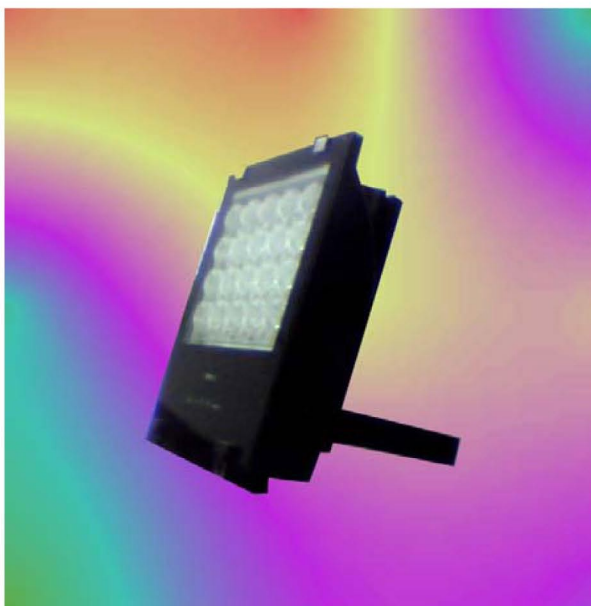

RGB-160

Univerzal AC input (90-264) V

Built-in active PFC function

Efficiency PF 87%

Output flux , 3800 Lm

Protection IP 65

Viewing angle ± 8 , ± 11 , ± 18 , ± 23

Power consumption 200W at max. white color

Color changing mode Red , Green , Blue , Stroboeffect, Light Show