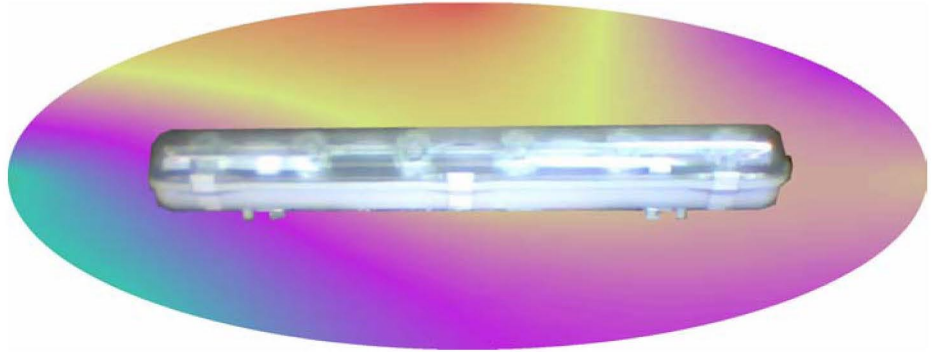

RGB-30

Univerzal AC input (90-264) V

Built-in active PFC function

Efficiency PF 87%

Output flux , 630 Lm

Protection IP 65

Viewing angle $\pm 8, \pm 11, \pm 18, \pm 23$

Power consumption 30W at max. white color

Color changing mode Red , Green , Blue , Stroboeffect, Light Show