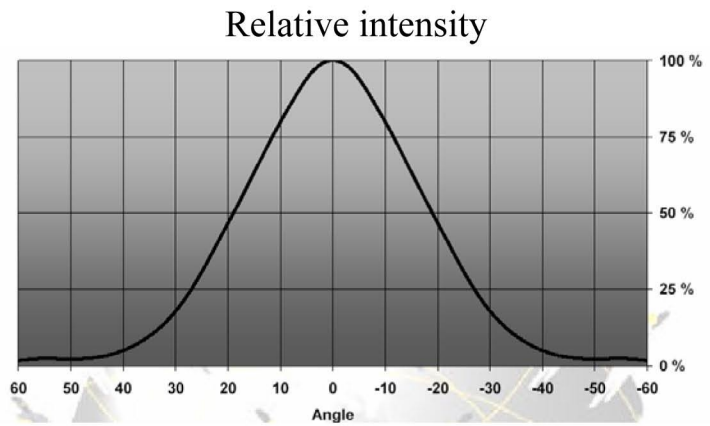

RGB-30

Univerzal AC input (90-264) V

Built-in active PFC function

Efficiency PF 87%

Output flux , 630 Lm

Protection IP 65

Viewing angle $\pm 8, \pm 11, \pm 18, \pm 23$

Power consumption 30W at max. white color

Color changing mode Red , Green , Blue , Stroboeffect, Light Show